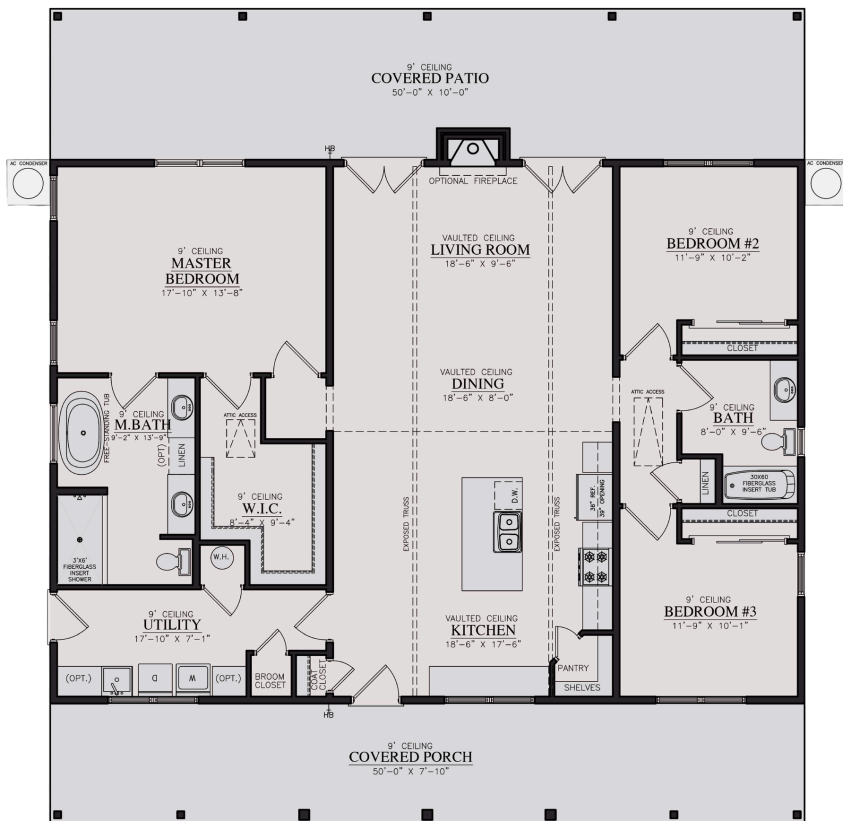

REDBUD

Build on Your Lot!

The Barndo Co.

TheBarndoCo.com

1800
Living sf

3

2

0sf

394sf

500sf