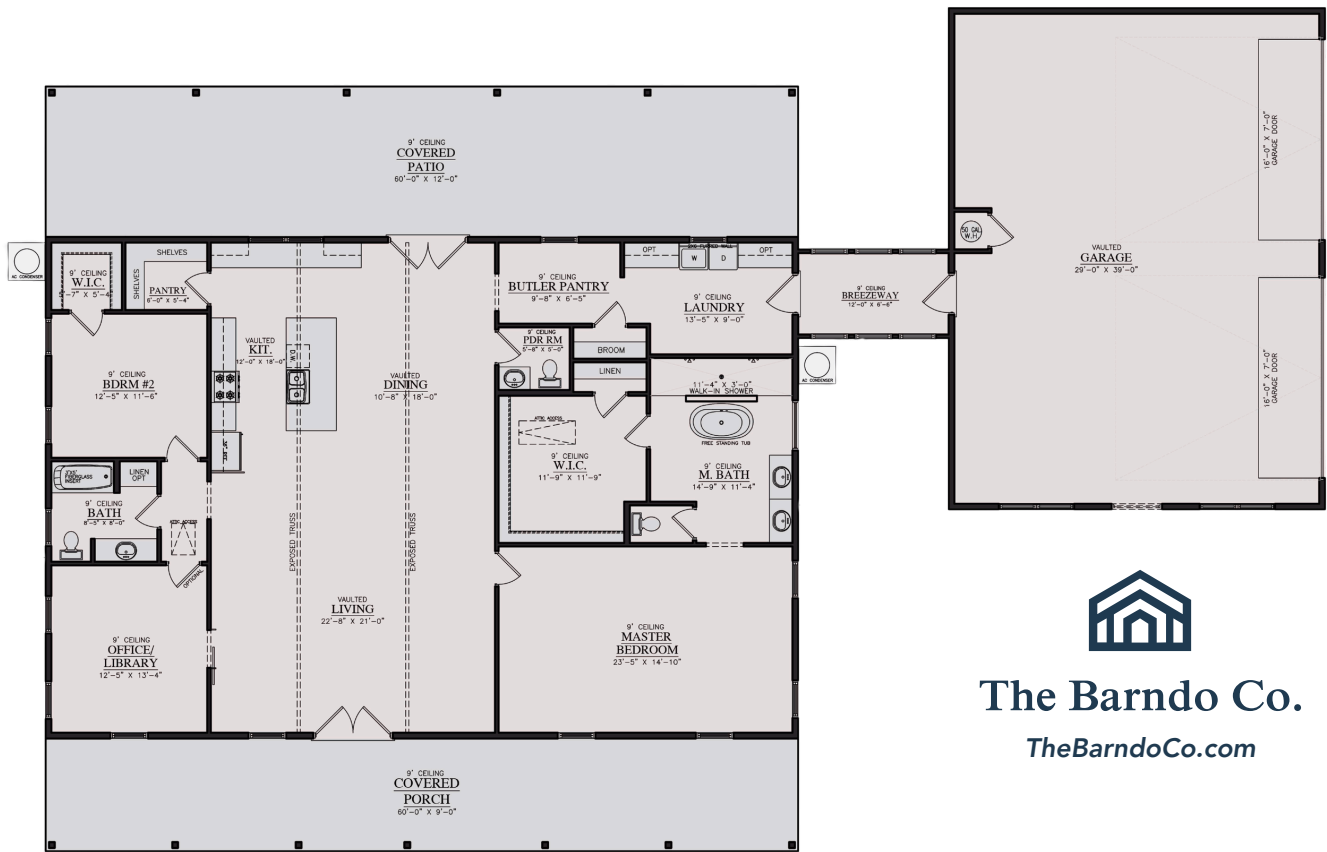

MAPLE II

Build on Your Lot!

The Barndo Co.

TheBarndoCo.com

2485
Living sf

3

2.5

1200sf

540sf

720sf