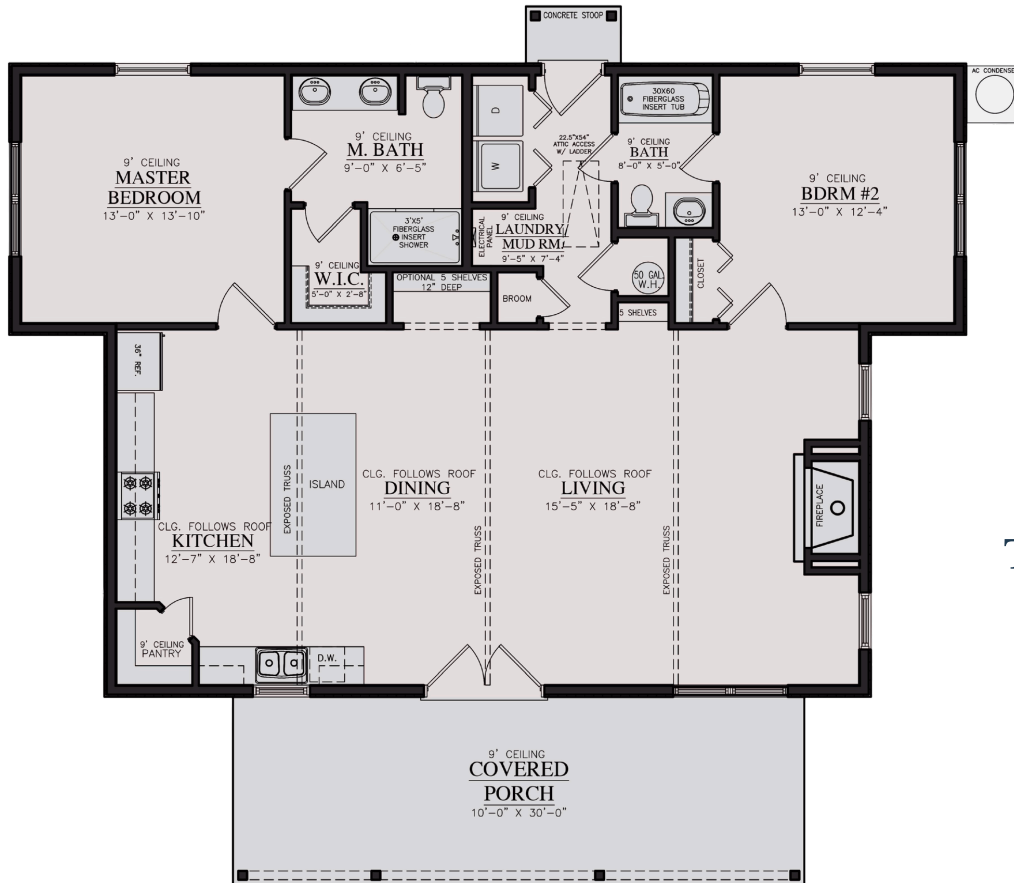

# BEECH

Build on Your Lot!

The Barndo Co.  
TheBarndoCo.com

**1460**  
Living sf

2

2

0sf

300sf