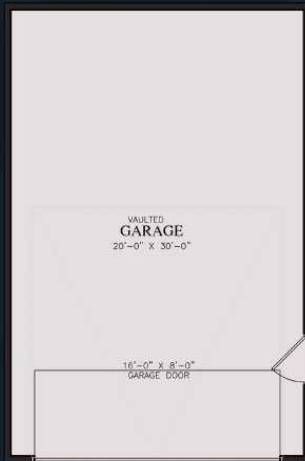

Exterior Perspective

JAPANESE MAPLE

Build on Your Lot!

The Barndo Co.

TheBarndoCo.com

1809
Living sf

3

2.5

600sf

384sf

311sf