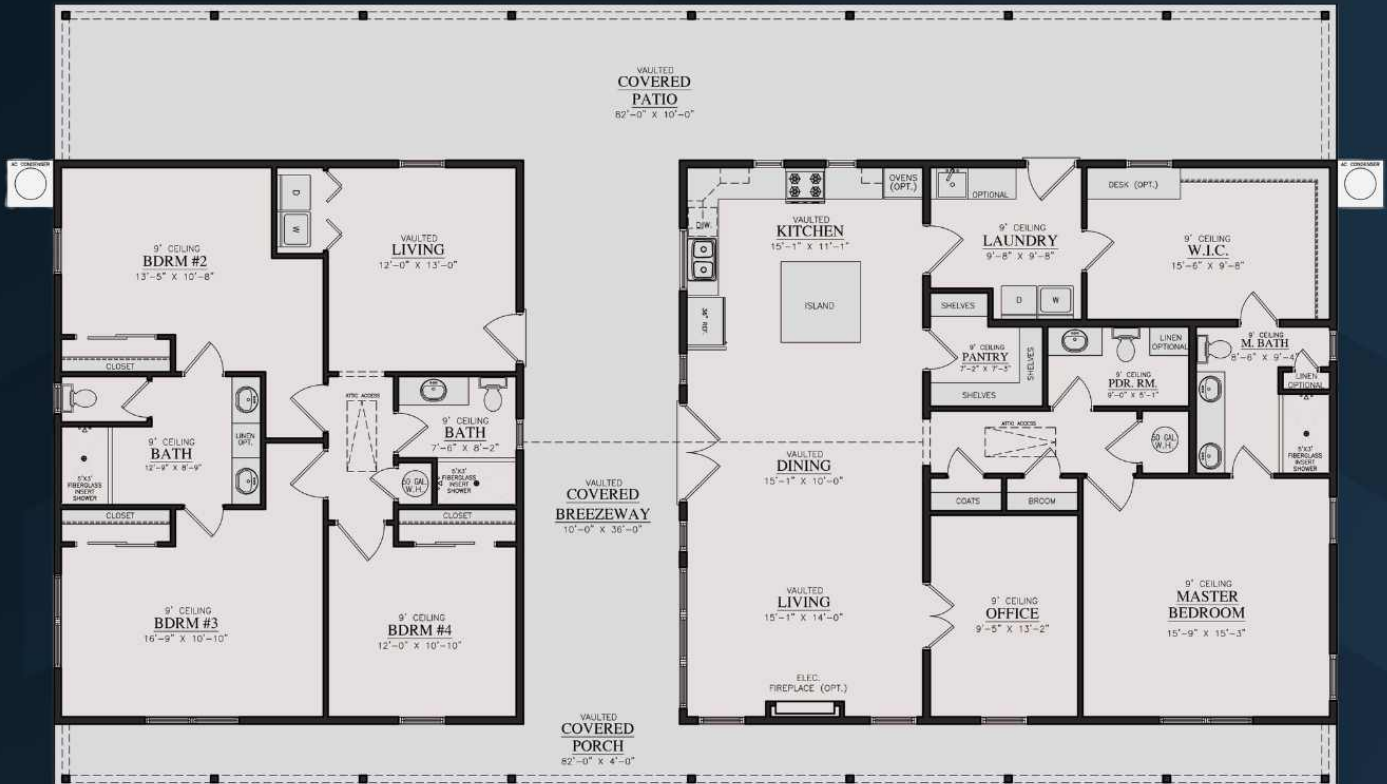

Exterior Perspective

DOGWOOD I

Build on Your Lot!

The Barndo Co.

TheBarndoCo.com

2592
Living sf

4

3.5

0sf

328sf

820sf

©2026 The Barndo Co. LLC. All Rights Reserved.

Disclaimer: Renderings and floor plans are for representational purposes only and may not reflect the exact features or dimensions of your home. All dimensions are subject to field variations and may be slightly different than the actual Stock Plan itself. Author reserves the right to alter, update and improve Stock Plans at their discretion.