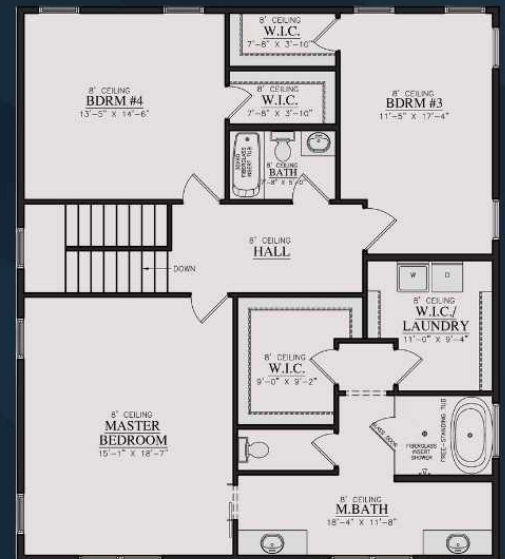

Exterior Perspective

COCOA II

Build on Your Lot!

Main Floor

Upper Floor

The Barndo Co.

TheBarndoCo.com

2704
Living sf

5

4.5

1000sf

188sf

0sf

©2026 The Barndo Co. LLC. All Rights Reserved.

Disclaimer: Renderings and floor plans are for representational purposes only and may not reflect the exact features or dimensions of your home. All dimensions are subject to field variations and may be slightly different than the actual Stock Plan itself. Author reserves the right to alter, update and improve Stock Plans at their discretion.